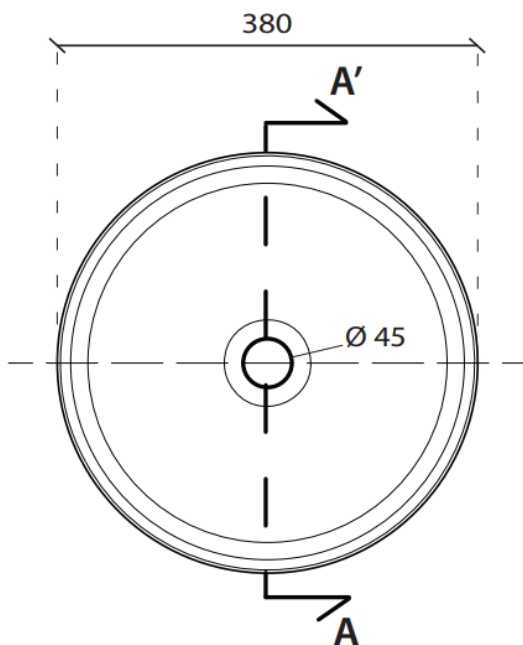

# Smart B 38cm basin

**38cm**

**Code:** 7405

**Finish:** White

**Code:** 7405 MT

**Finish:** Matte White

**Code:** 7405 NEMT

**Finish:** Matte Black

Requires: 32mm Overflow Plug & Waste sold separately

Manufactured in Italy

2 Year Warranty

Proudly imported and distributed by  
Gro Agencies Pty Ltd  
Unit 2 / 37 Howe St, Osborne Park, WA, 6017  
P 08 9446 3288 E info@groagencies.com.au W www.groagencies.com.au